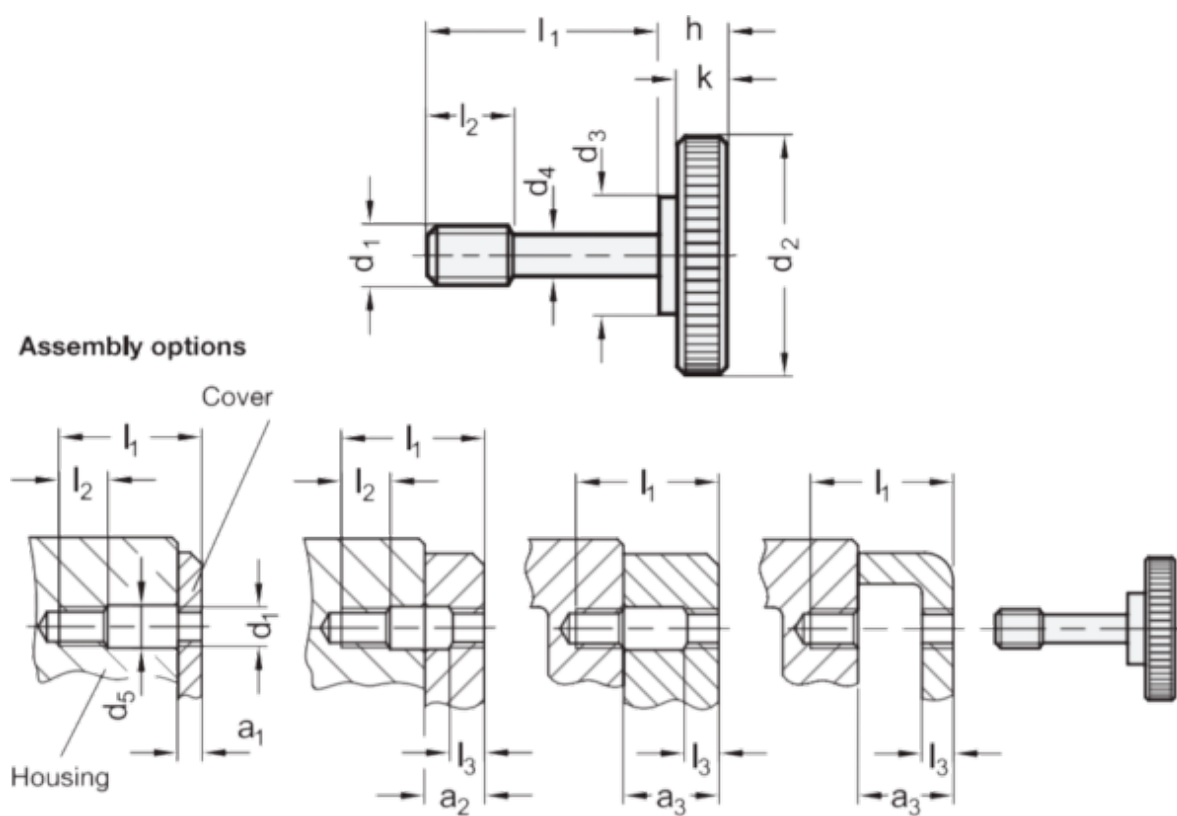

Article number: 206532M838ST  
Description: E+G knurled screw  
GN 653.2-M8-38-ST

## Measures

$d_1 = M8$   
 $d_2 = 30$   
 $d_3 = 16$   
 $d_4 = 6.5$   
 $h = 9$   
 $k = 6$   
 $l_1 = 38$